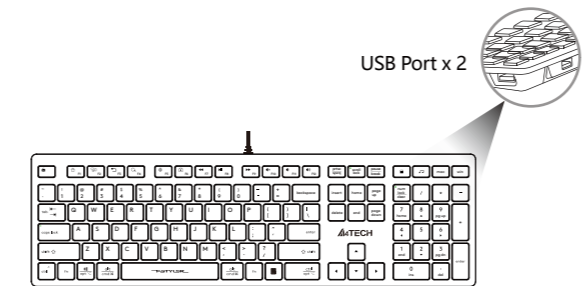

www.a4tech.com

Product Features

www.a4tech.com

Package Including

Illuminate Keyboard

User Manual

www.a4tech.com

FSTYLER ILLUMINATE LOW PROFILE SCISSOR SWITCH KEYBOARD QUICK START GUIDE

FX60H

www.a4tech.com

Windows/Mac OS Keyboard Layout

System	Shortcut [Short Press for 1S]	Indicator Light
Windows		 Scroll Lock Flashing Off
Mac OS		

Note: Windows is default system layout. The device will remember the last keyboard layout, please switch as needed.