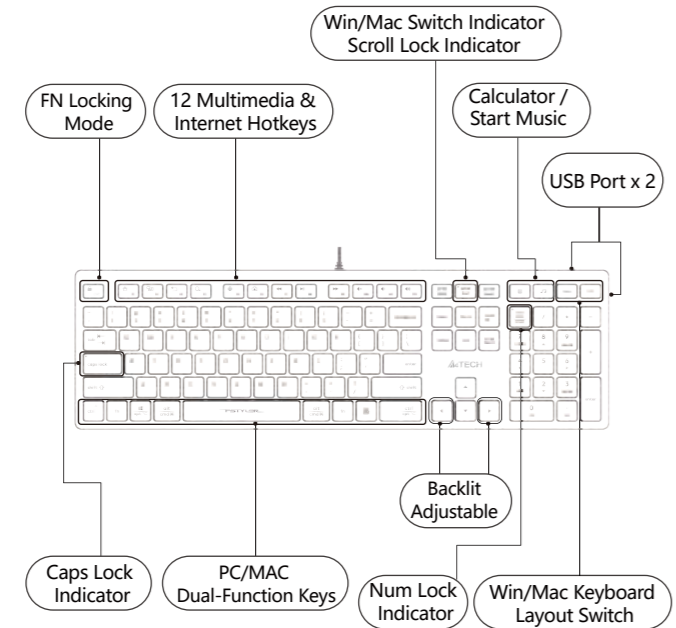

www.a4tech.com

Product Features

www.a4tech.com

Package Including

Illuminate Keyboard

User Manual

www.a4tech.com

FSTYLER ILLUMINATE LOW PROFILE SCISSOR SWITCH KEYBOARD QUICK START GUIDE

FX60H

www.a4tech.com

Windows/Mac OS Keyboard Layout

System	Shortcut [Short Press for 1S]	Indicator Light
Windows		 Scroll Lock Flashing Off
Mac OS		

Note: Windows is default system layout. The device will remember the last keyboard layout, please switch as needed.