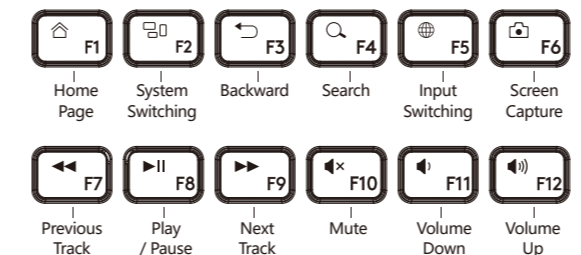

FX60H

www.a4tech.com

Windows/Mac OS Keyboard Layout

System	Shortcut [Short Press for 1S]	Indicator Light
Windows		 Scroll Lock Flashing Off
Mac OS		

Note: Windows is default system layout. The device will remember the last keyboard layout, please switch as needed.

FN Multimedia Key Combination Switch

FN Lock Mode: To select the Multimedia features as your main command, lock the FN mode by pressing FN+ESC. To unlock, press FN+ESC again.

www.a4tech.com

Other FN Shortcuts Switch

Shortcuts	win (Windows)	mac (Mac OS)
	Keyboard Backlit + / -	Keyboard Backlit + / -
	Device Brightness + / -	Device Brightness + / -
	Scroll Lock	Not Support

Note: The final function refer to the actual system.

Dual-Function Key

Shortcuts	win (Windows)	mac (Mac OS)
	Switching Steps: ① Choose Windows layout by pressing win. ② Choose Mac OS layout by pressing mac.	
	Ctrl	Control ⌘
	Start	Option ⌥
	Alt	Command ⌘
	Alt (Right)	Command ⌘
	Ctrl (Right)	Option ⌥