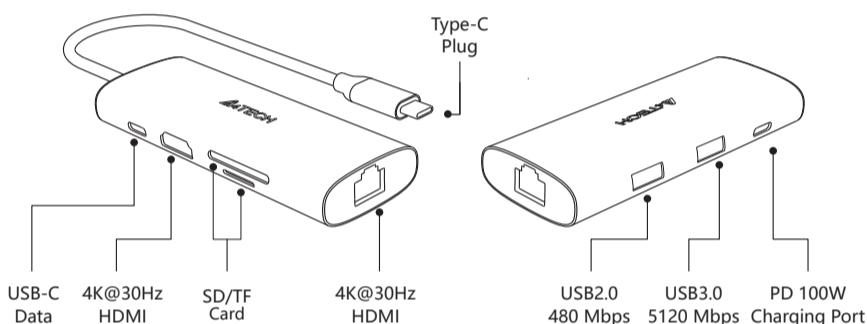

**QUICK  
START  
GUIDE**

**WHAT'S IN THE BOX**

Docking Station

User Manual

**KNOW YOUR PRODUCT**

**CONNECTING DEVICE**

**TECH  
SPEC**

Input:	USB-C 100W Power Delivery
Output:	1 x USB-C Power Delivery / Data Transfer, 1 x USB-C Port, 1 x USB 3.0, 1 x USB 2.0, 4K HDMI@30Hz, 1xTF Card Slot, 1x SD Card Slot, 1 x LAN Port
Data Transfer:	480 Mbps (USB 2.0) 5120 Mbps (USB 3.0)
Cable Length:	15 cm
System Requirements:	Windows 7/8/8.1/10/11 Available Type-C Port

**SAFETY RULES**

- When not in use, disconnect the external device from the product first. For example, shut down the external device or "safely eject" the external device from the computer. Then disconnect the product from the computer.
- Do not operate in a humid environment.
- Do not plug or unplug the product too hard in case of damage.
- Keep out of reach of children.