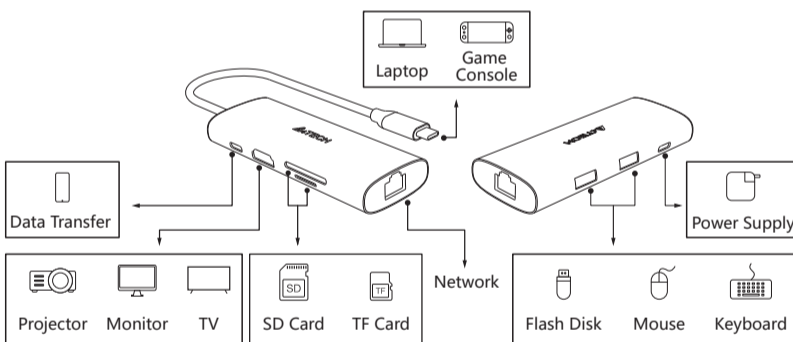

**QUICK  
START  
GUIDE**

**WHAT'S IN THE BOX**

Docking Station

User Manual

**KNOW YOUR PRODUCT**

**CONNECTING DEVICE**

**TECH  
SPEC**

Input:	USB-C 100W Power Delivery
Output:	1 x USB-C Power Delivery / Data Transfer, 1 x USB-C Port, 1 x USB 3.0, 1 x USB 2.0, 4K HDMI@30Hz, 1xTF Card Slot, 1x SD Card Slot, 1 x LAN Port
Data Transfer:	480 Mbps (USB 2.0) 5120 Mbps (USB 3.0)
Cable Length:	15 cm
System Requirements:	Windows 7/8/8.1/10/11 Available Type-C Port

**SAFETY RULES**

- When not in use, disconnect the external device from the product first. For example, shut down the external device or "safely eject" the external device from the computer. Then disconnect the product from the computer.
- Do not operate in a humid environment.
- Do not plug or unplug the product too hard in case of damage.
- Keep out of reach of children.