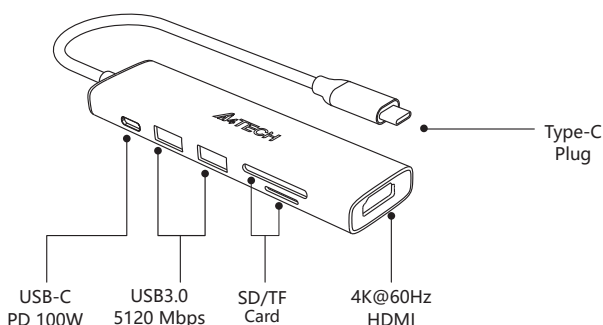

**QUICK
START
GUIDE**

WHAT'S IN THE BOX

Docking Station

User Manual

KNOW YOUR PRODUCT

CONNECTING DEVICE

**TECH
SPEC**

Input: USB-C 100W Power Delivery
 Output: 1 x USB-C Power Delivery / Data Transfer,
 2 x USB 3.0, 4K HDMI@60Hz,
 1 x TF Card Slot, 1 x SD Card Slot
 Data Transfer: 5120 Mbps (USB 3.0)
 Cable Length: 15 cm
 System Requirements: Windows 7/8/8.1/10/11
 Available Type-C Port

SAFETY RULES

- When not in use, disconnect the external device from the product first.
For example, shut down the external device or "safely eject" the external device from the computer. Then disconnect the product from the computer.
- Do not operate in a humid environment.
- Do not plug or unplug the product too hard in case of damage.
- Keep out of reach of children.