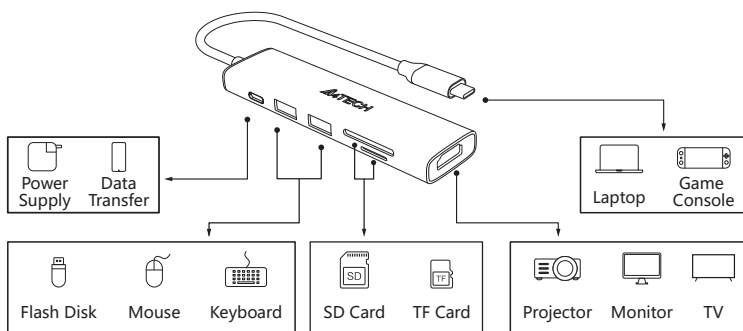

**QUICK
START
GUIDE**

WHAT'S IN THE BOX

Docking Station

User Manual

KNOW YOUR PRODUCT

CONNECTING DEVICE

**TECH
SPEC**

Input: USB-C 100W Power Delivery
 Output: 1 x USB-C Power Delivery / Data Transfer,
 2 x USB 3.0, 4K HDMI@60Hz,
 1 x TF Card Slot, 1 x SD Card Slot
 Data Transfer: 5120 Mbps (USB 3.0)
 Cable Length: 15 cm
 System Requirements: Windows 7/8/8.1/10/11
 Available Type-C Port

SAFETY RULES

- When not in use, disconnect the external device from the product first.
For example, shut down the external device or "safely eject" the external device from the computer. Then disconnect the product from the computer.
- Do not operate in a humid environment.
- Do not plug or unplug the product too hard in case of damage.
- Keep out of reach of children.