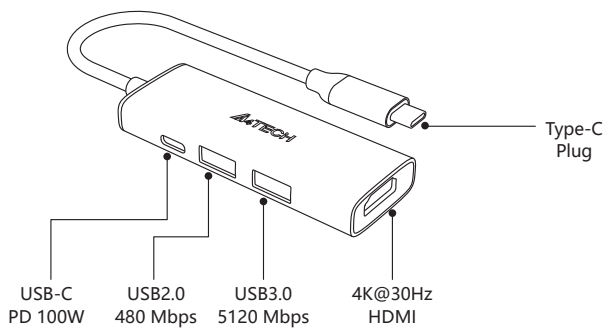

**QUICK
 START
 GUIDE**

WHAT'S IN THE BOX

Docking Station

User Manual

KNOW YOUR PRODUCT

CONNECTING DEVICE

**TECH
 SPEC**

Input:	USB-C 100W Power Delivery
Output:	1 x USB-C Power Delivery, 1 x USB 3.0, 1 x USB 2.0, 1 x 4K HDMI@30Hz
Data Transfer:	480 Mbps (USB 2.0) 5120 Mbps (USB 3.0)
Cable Length:	15 cm
System Requirements:	Windows 7/8/8.1/10/11 Available Type-C Port