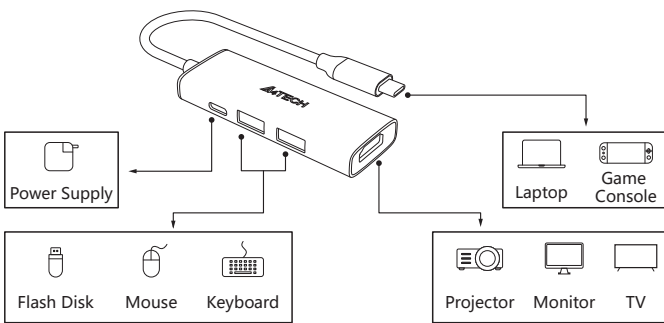

**QUICK
 START
 GUIDE**

WHAT'S IN THE BOX

Docking Station

User Manual

KNOW YOUR PRODUCT

CONNECTING DEVICE

**TECH
 SPEC**

Input:	USB-C 100W Power Delivery
Output:	1 x USB-C Power Delivery, 1 x USB 3.0, 1 x USB 2.0, 1 x 4K HDMI@30Hz
Data Transfer:	480 Mbps (USB 2.0) 5120 Mbps (USB 3.0)
Cable Length:	15 cm
System Requirements:	Windows 7/8/8.1/10/11 Available Type-C Port

SAFETY RULES

- When not in use, disconnect the external device from the product first.
 For example, shut down the external device or "safely eject" the external device from the computer. Then disconnect the product from the computer.
- Do not operate in a humid environment.
- Do not plug or unplug the product too hard in case of damage.
- Keep out of reach of children.